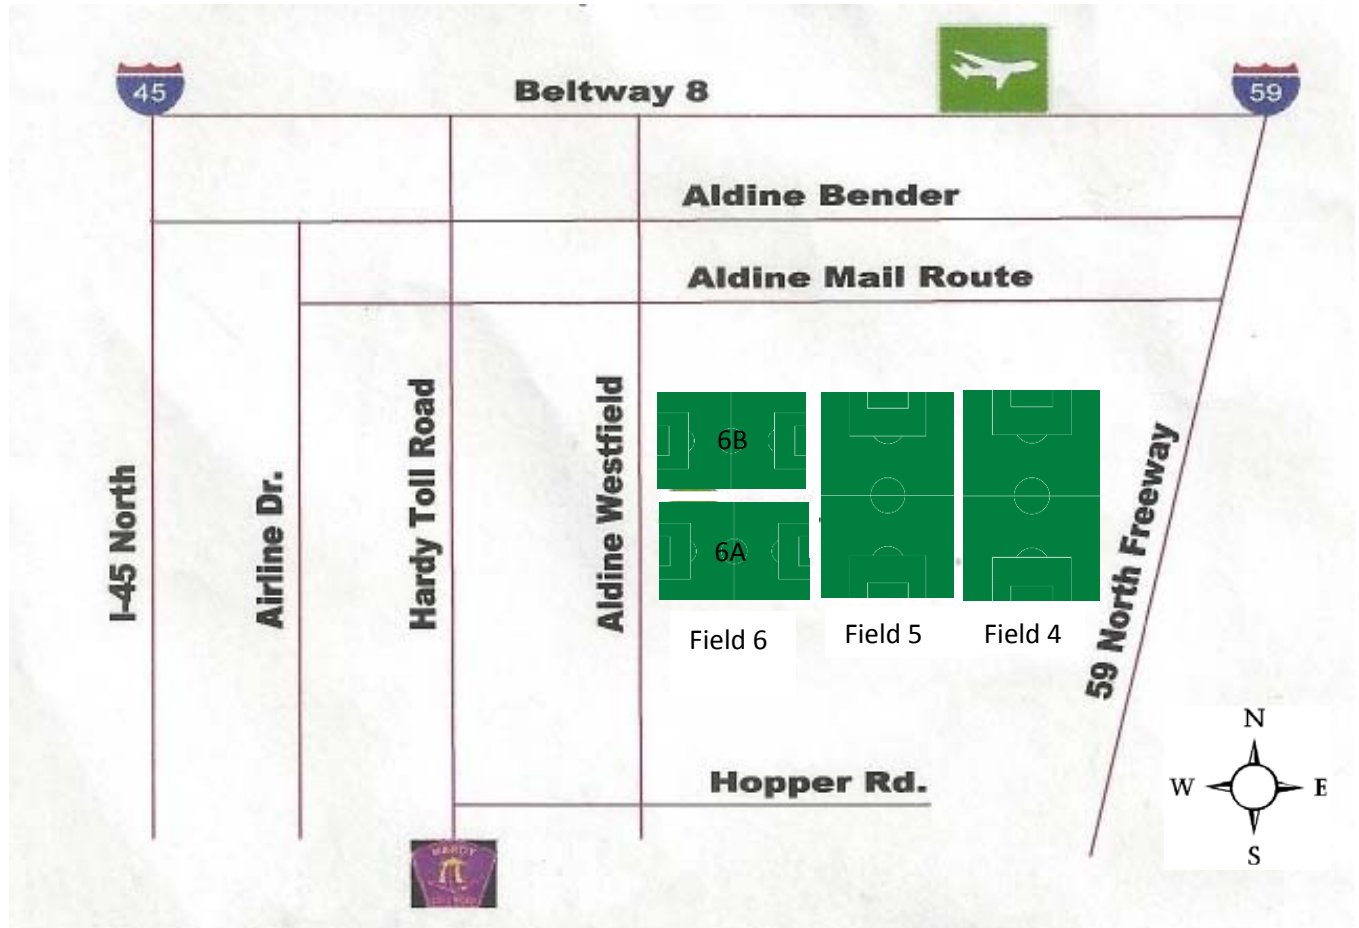

# Keith Weiss Field Map

12300 Aldine Westfield Rd., Houston, TX 77039

Weather line: 832-419-2870